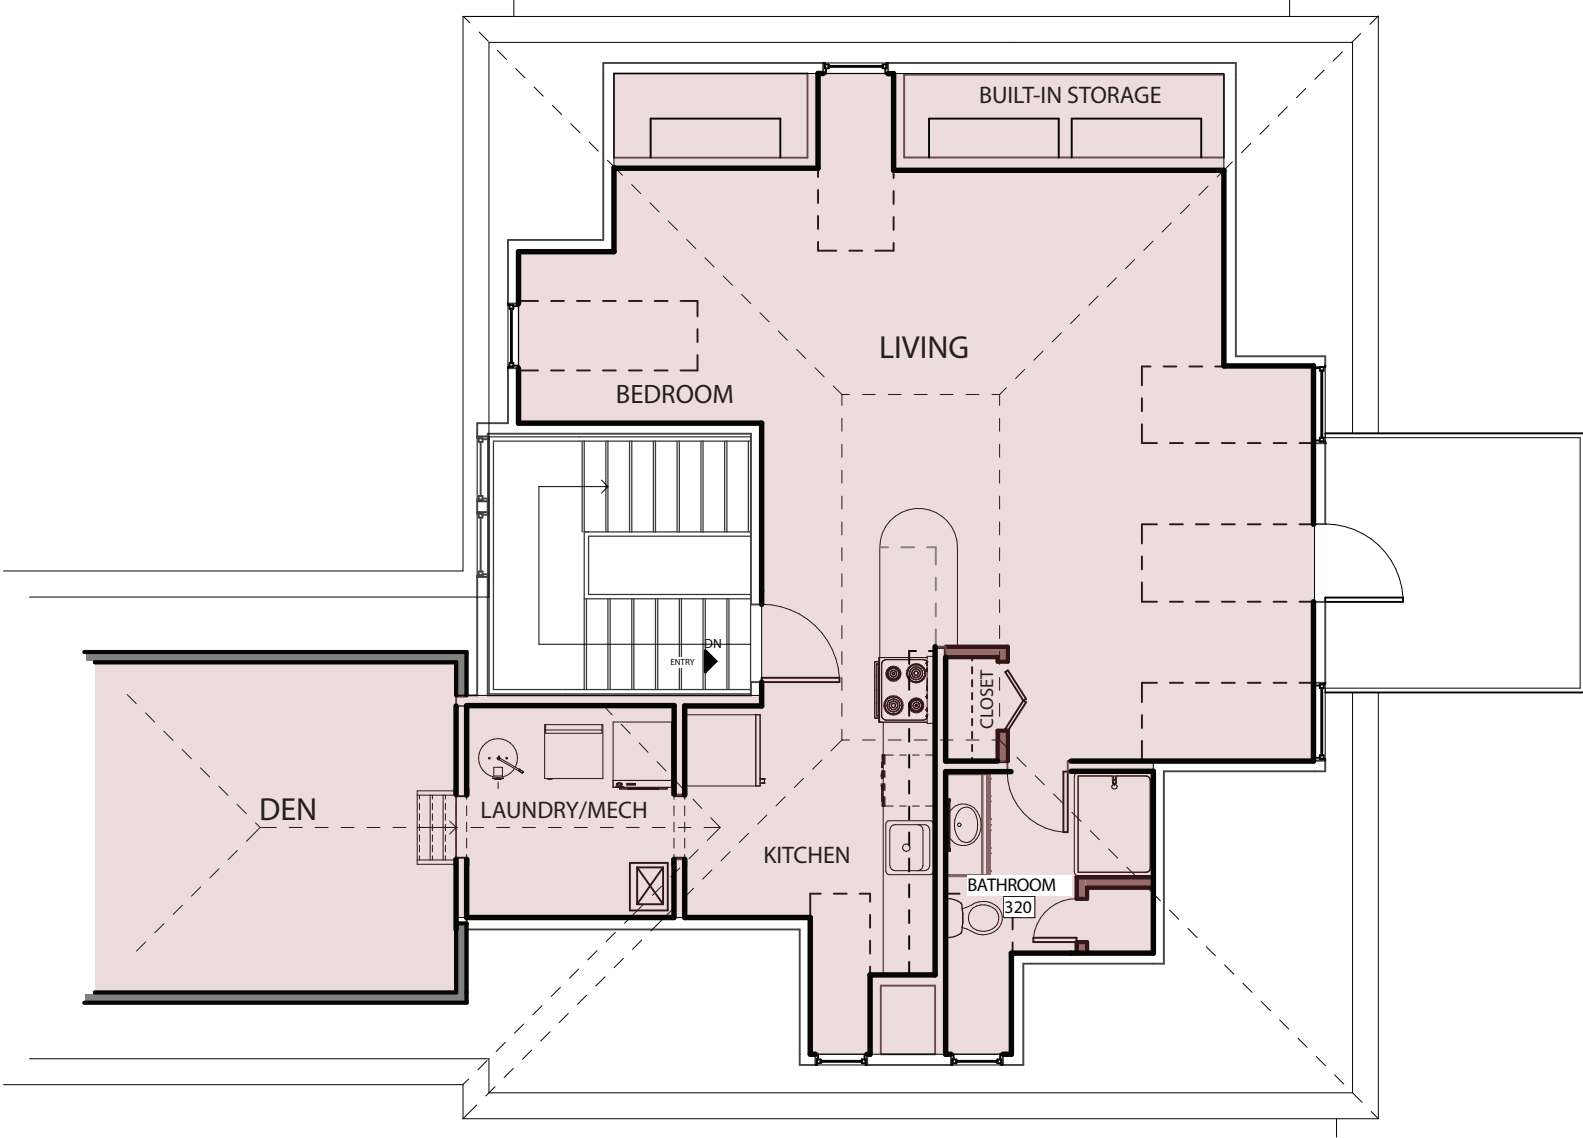

ANDOVER VILLAGE SQUARE

89 MAIN STREET | ANDOVER MA | 01810

LIVE, SHOP, WORK, PLAY

UNIT 14 - SOUTH BUILDING